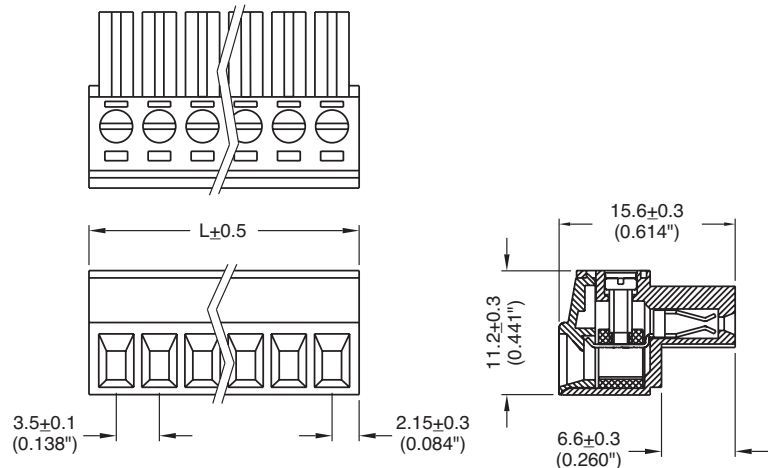

EM3533 Series

Euro-Mag Terminal Blocks

Pluggable Block (Mates with EM2221 Series);
3.50 Centers

SPECIFICATIONS

Rating: 8A, 300V

Center Spacing: 0.138" (3.50mm)

Wire Range: #16-26 AWG

Housing Material: UL rated 94V0 Thermoplastic

Contact Material: Brass Tin-Plated

Cage Clamp: Brass, Nickel-Plated

Screw Size: M2.0 Nickel-Plated Steel

Operating Temperature: 105°C (221°F) max., -40°C (-40°F) min.

Torque Rating: 2.5 lb-in.

Construction: Mold-to-Length

Agency Information: US File E62622; CE Certified

EM353308

Poles	L (mm)
2	7.8
3	11.3
4	14.8
5	18.3
6	21.8
7	25.3
8	28.8
9	32.3
10	35.8
11	39.3
12	42.8
13	46.3
14	49.8

To convert to inches, divide by 25.4

Dimensions - mm (in)

Part Numbering System

Series

of Poles

EM3533

□ □

02 to 14