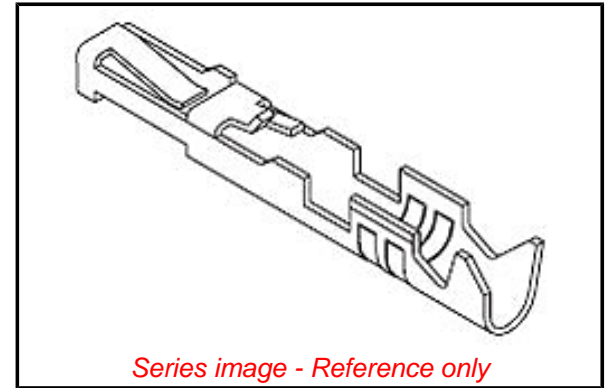

**PLEASE CHECK WWW.MOLEX.COM FOR LATEST PART INFORMATION**

**Part Number:** [0901192110](#)  
**Status:** **Active**  
**Overview:** [C-Grid III™](#)  
**Description:** C-Grid III™ Crimp Terminal, 22-24 AWG, Bag, 0.38µm Selective Gold (Au)

**Documents:**

[3D Model](#) [RoHS Certificate of Compliance \(PDF\)](#)  
[Drawing \(PDF\)](#)

**General**

Product Family	Crimp Terminals
Series	<a href="#">90119</a>
Application	Signal
Comments	Loose Piece
Crimp Quality Equipment	Yes
Overview	<a href="#">C-Grid III™</a>
Packaging Alternative	<a href="#">90119-0110</a> (Reel)
Product Name	C-Grid III™
UPC	800753721579

**Physical**

Gender	Female
Material - Metal	Phosphor Bronze
Material - Plating Mating	Gold
Material - Plating Termination	Tin
Net Weight	0.073/g
Packaging Type	Bag
Plating min - Mating	0.381µm
Plating min - Termination	3.048µm
Termination Interface: Style	Crimp or Compression
Wire Insulation Diameter	1.02-1.47mm
Wire Size AWG	22, 24
Wire Size mm²	N/A

**Solder Process Data**

Lead-freeProcess Capability	N/A
-----------------------------	-----

**Material Info**

**Reference - Drawing Numbers**

Sales Drawing	SD-90119
---------------	----------

**EU ELV**

**Not Relevant**