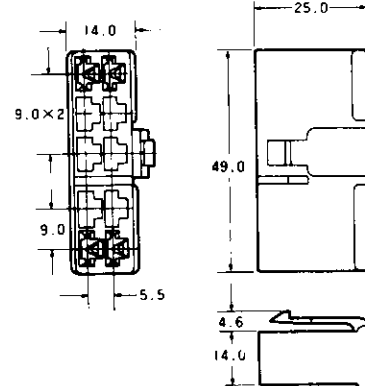

.250 Housing Lance Connectors Standard Type

Free Hanging Cap

Plug

Part Number : 172131-1

3
Pos.

Part Number : 172132-1

4,6,8
Pos.

Pos.	Dimension				Part No. of Housing	
	A	B	C	D	Cap	Plug
4	22.5	19.5	19.0	1	172133-1	172134-1
6	31.5	28.0	28.0	2	171897-1	171898-1
8	40.5	37.0	37.0	3	172135-1	172136-1

Part Number : 172137-1

10
Pos.

Part Number : 172138-1

*The color of housing is natural, and its material is of 66 nylon.