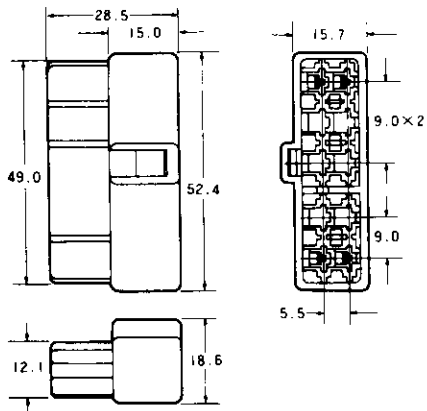

.250 Housing Lance Connectors Standard Type

Free Hanging Cap

Plug

Part Number : 172131-1

3
Pos.

Part Number : 172132-1

4,6,8
Pos.

Pos.	Dimension				Part No. of Housing	
	A	B	C	D	Cap	Plug
4	22.5	19.5	19.0	1	172133-1	172134-1
6	31.5	28.0	28.0	2	171897-1	171898-1
8	40.5	37.0	37.0	3	172135-1	172136-1

Part Number : 172137-1

10
Pos.

Part Number : 172138-1

*The color of housing is natural, and its material is of 66 nylon.