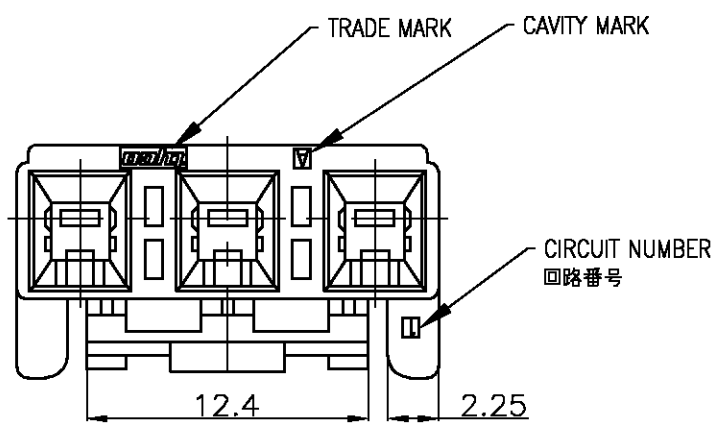

THIS DRAWING IS UNPUBLISHED. RELEASED FOR PUBLICATION
© COPYRIGHT BY TYCO ELECTRONICS CORPORATION. ALL RIGHTS RESERVED.

LOC	DIST	REVISIONS 変更			
P	LTR	DESCRIPTION	DATE	DWN	APVD
	O	RELEASED FJDO-0062-04	27AUG.'04	A.H	N.Y
	A	REVISED FJDO-0483-04	10DEC.'04	J.S	N.Y
	B	REVISED FJDO-0493-04	21DEC.'04	J.S	N.Y