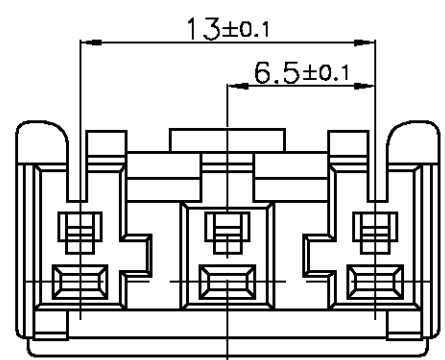

THIS DRAWING IS UNPUBLISHED. RELEASED FOR PUBLICATION
© COPYRIGHT BY TYCO ELECTRONICS CORPORATION. ALL RIGHTS RESERVED.

LOC	DIST	REVISIONS 変更			
P	LTR	DESCRIPTION	DATE	DWN	APVD
	O	RELEASED FJDO-0062-04	27AUG.'04	A.H	N.Y
	A	REVISED FJDO-0483-04	10DEC.'04	J.S	N.Y
	B	REVISED FJDO-0493-04	21DEC.'04	J.S	N.Y