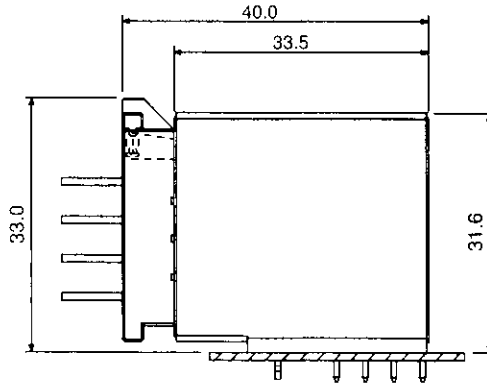

Wire to Board Connectors
Dynamic Series Connectors/D-3000 Series
D-3400F—Skyscraper Connectors

Mating Dimensions

Horizontal Type

■ **Receptacle Housing**

No. of Pos.	Part Number	Dimensions
		A
12	178214-1	12.22
16	—	—
20	917249-1	19.84