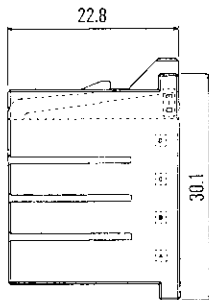

Wire to Board Connectors
Dynamic Series Connectors/D-3000 Series
D-3400F—Skyscraper Connectors

Mating Dimensions

Horizontal Type

■ **Receptacle Housing**

No. of Pos.	Part Number	Dimensions
		A
12	178214-1	12.22
16	—	—
20	917249-1	19.84