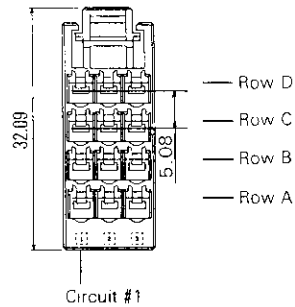

Wire to Board Connectors
Dynamic Series Connectors/D-3000 Series
D-3400F—Skyscraper Connectors

Mating Dimensions

Horizontal Type

■ **Receptacle Housing**

No. of Pos.	Part Number	Dimensions
		A
12	178214-1	12.22
16	—	—
20	917249-1	19.84